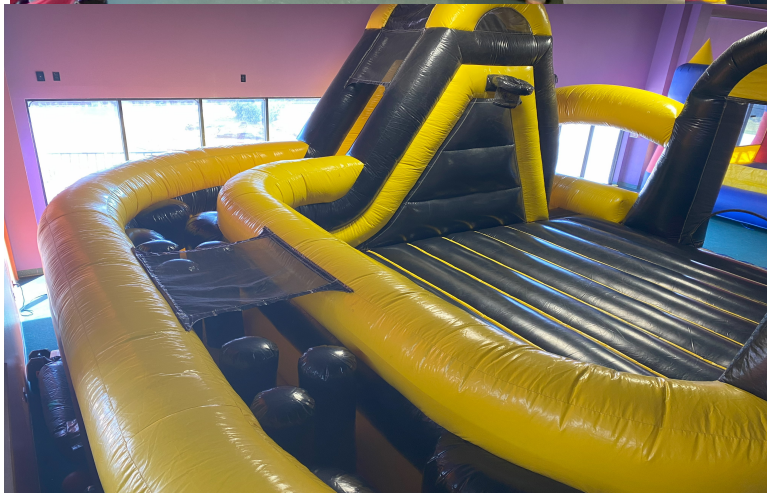

Dozer
28' W x 28' L x 19' H
Dry only $499